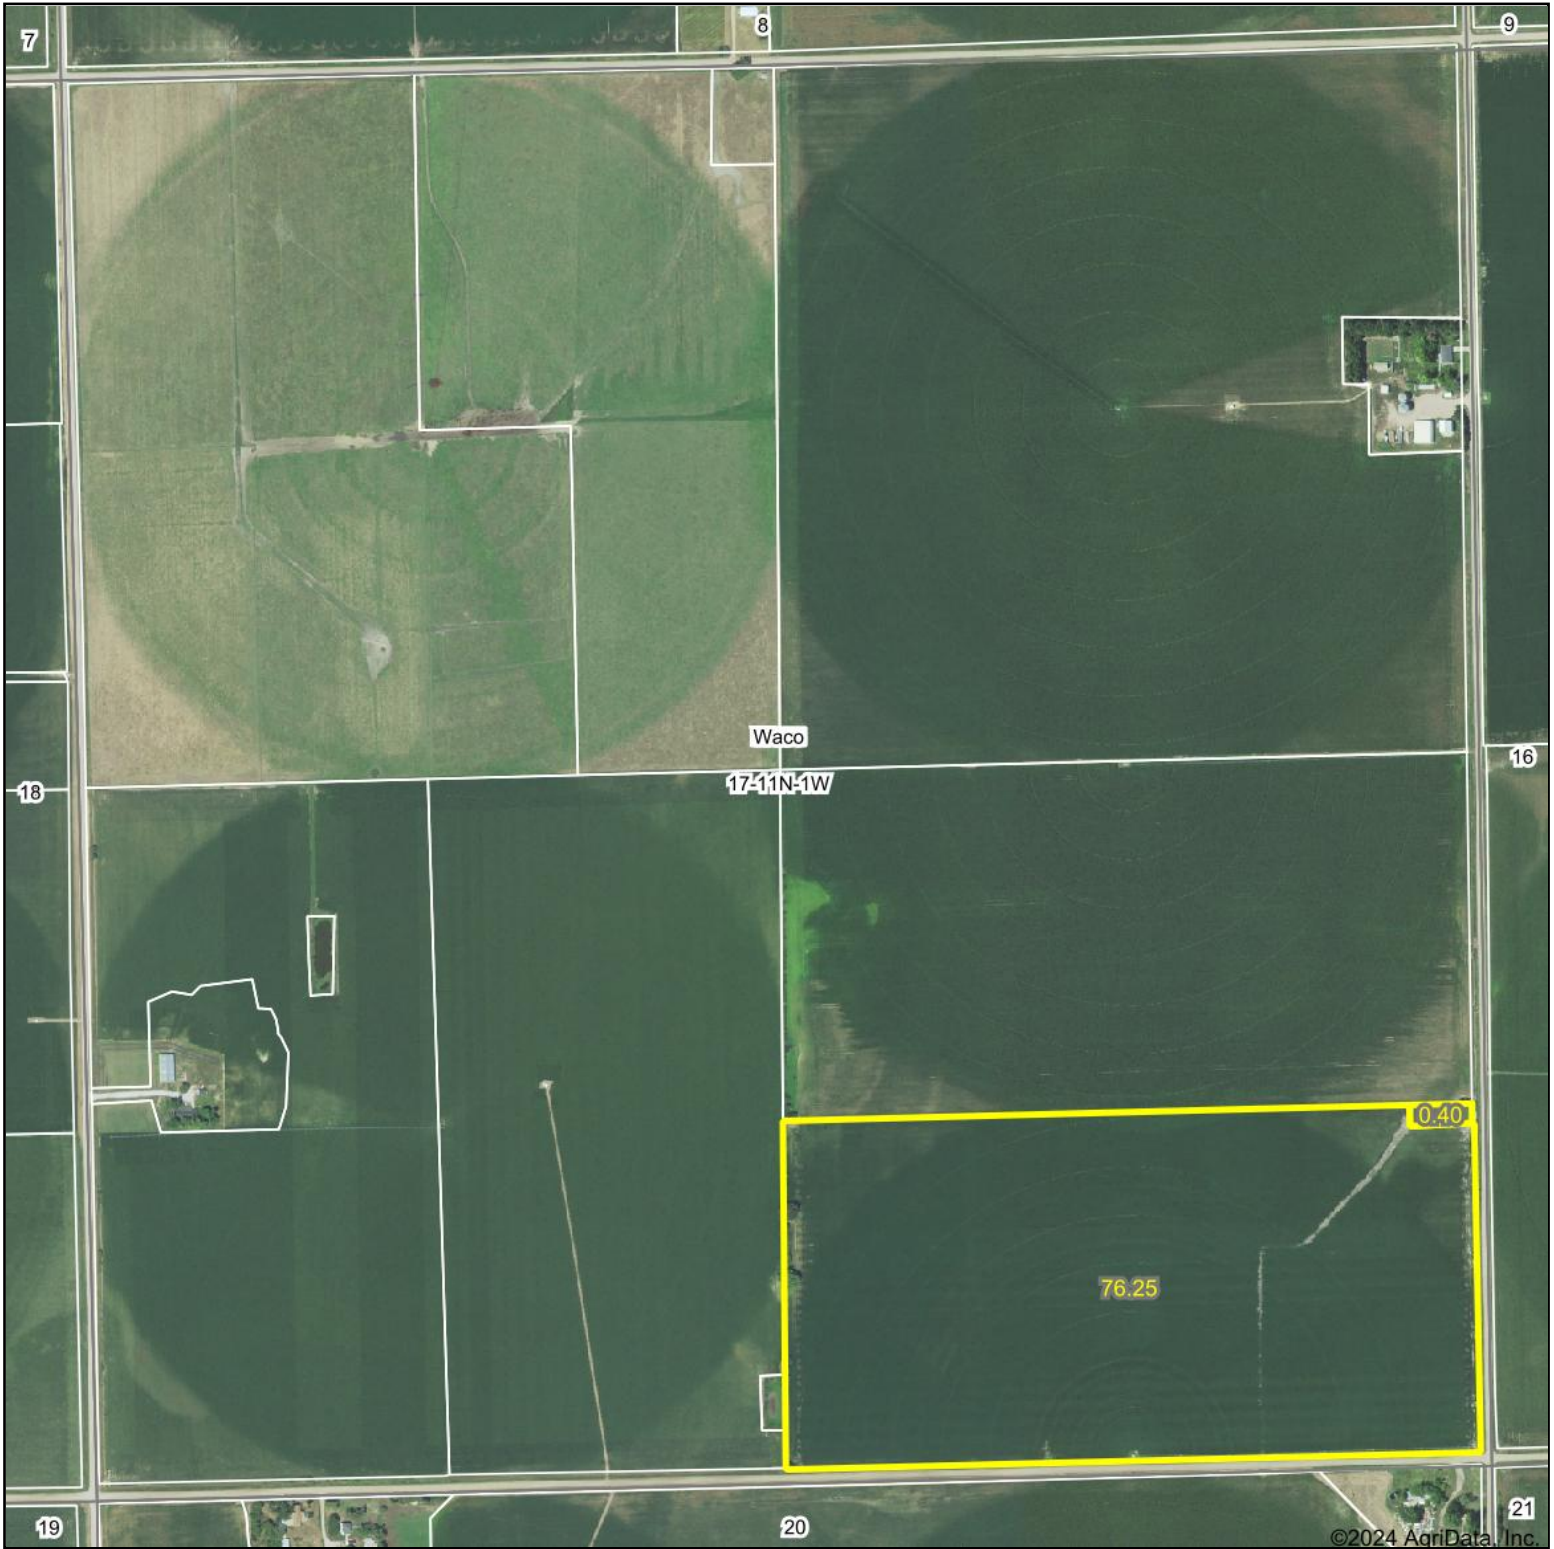

Aerial Map

Boundary Center: 40° 55' 3.13, -97° 26' 57.98

17-11N-1W
York County
Nebraska

Maps Provided By:

CUSTOMIZED ONLINE MAPPING
© AgriData, Inc. 2023 www.AgriDataInc.com

9/16/2024

Field borders provided by Farm Service Agency as of 5/21/2008.