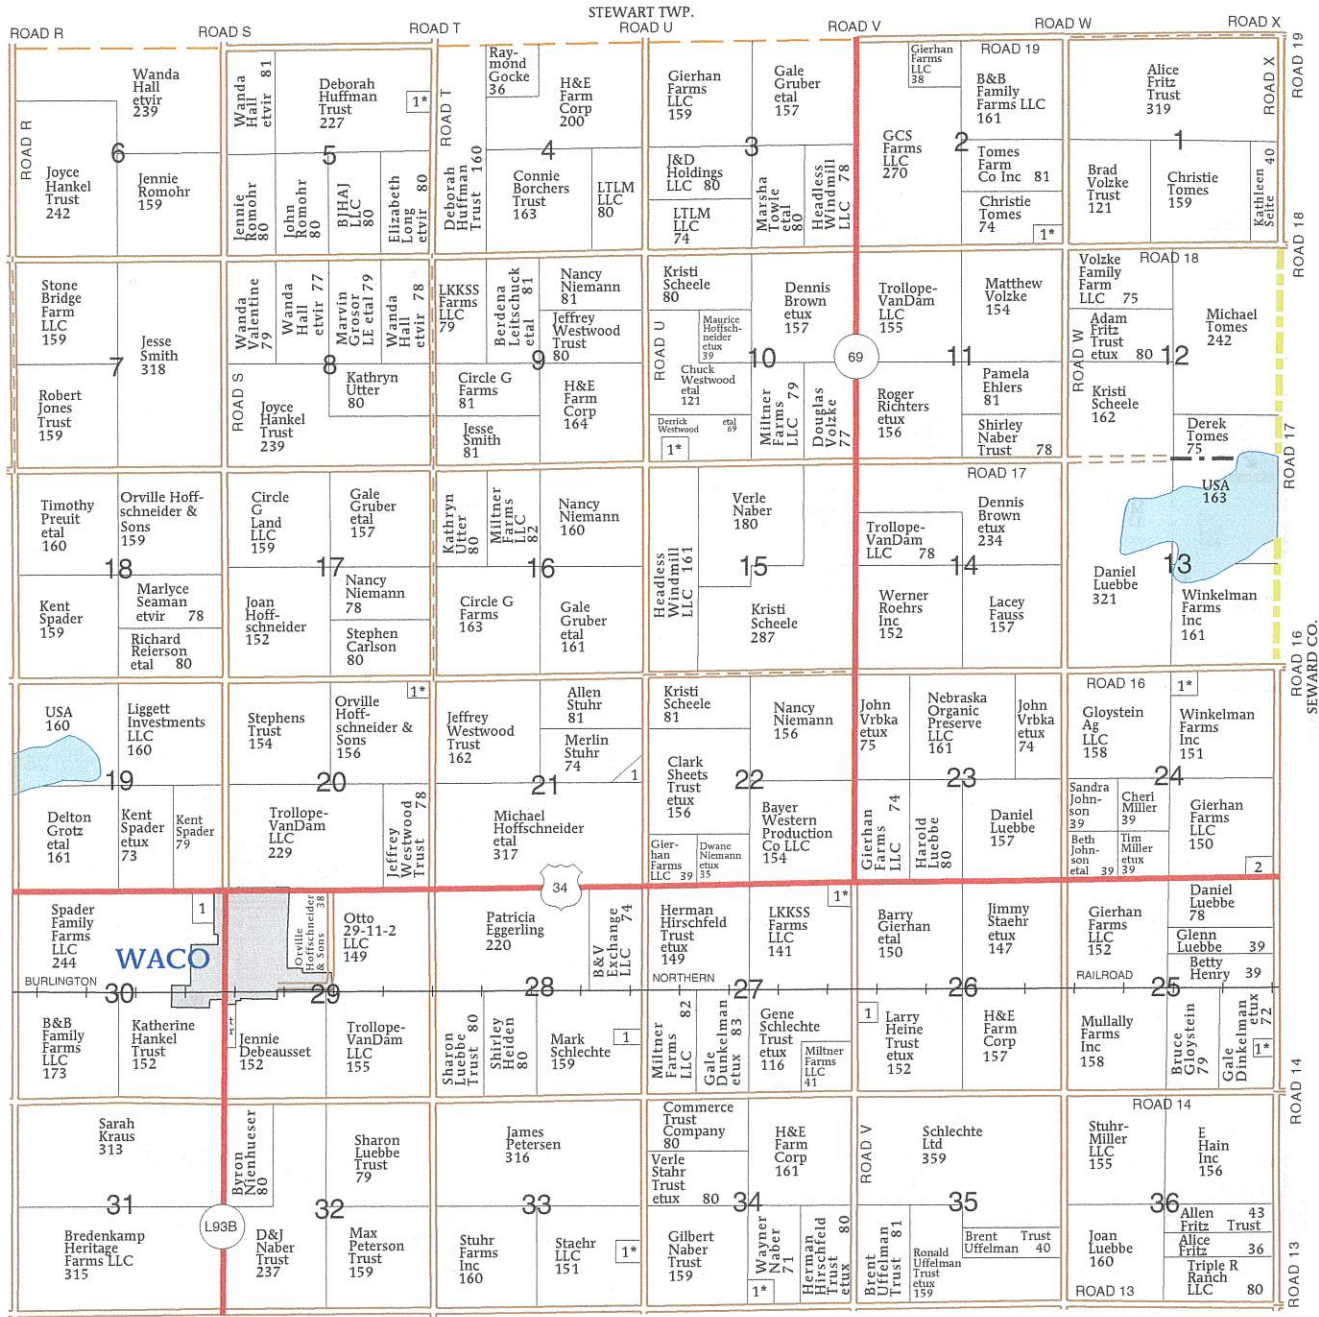

(Landowners)

NEW YORK TWP.

BEAVER TWP.

ROAD 19
ROAD 18
ROAD 17
ROAD 16
ROAD 15
ROAD 14
ROAD 13
ROAD X
ROAD W
ROAD V
ROAD U
ROAD T
ROAD S
ROAD R

WACO TOWNSHIP		
SECTION 2	1	TOMES, DEREK ETUX
SECTION 5	1	BRISTOL, SANDRA ETAL
SECTION 10	1	WESTWOOD, DERRICK ETUX
SECTION 20	1	LEE, MATTHEW ETUX
SECTION 21	1	STUHR, CHAD
SECTION 24	1	WINKELMAN, WILLIAM ETUX
SECTION 25	1	GRECKEL, MARK ETUX
SECTION 26	1	GDN PROPERTIES LLC
SECTION 27	1	NABER, LLOYD ETUX
SECTION 28	1	STUHR TRUST, KENNETH
SECTION 30	1	SOUTHWEST BUILDING INC
SECTION 33	1	STUDNICKA, RICHARD ETUX
SECTION 34	1	NABER, WAYNE ETUX